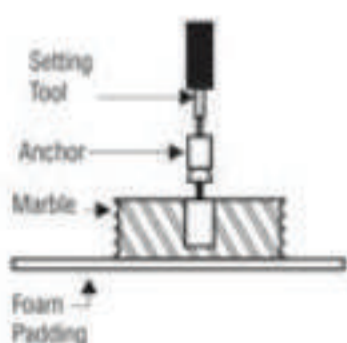

For Marble Counter tops:

1. Position the counter top upside down on foam padding to protect the surface. Mark and drill 3/6" holes 5/8" deep at the locations shown on the template.
2. Use a setting tool and hammer to secure the anchors.